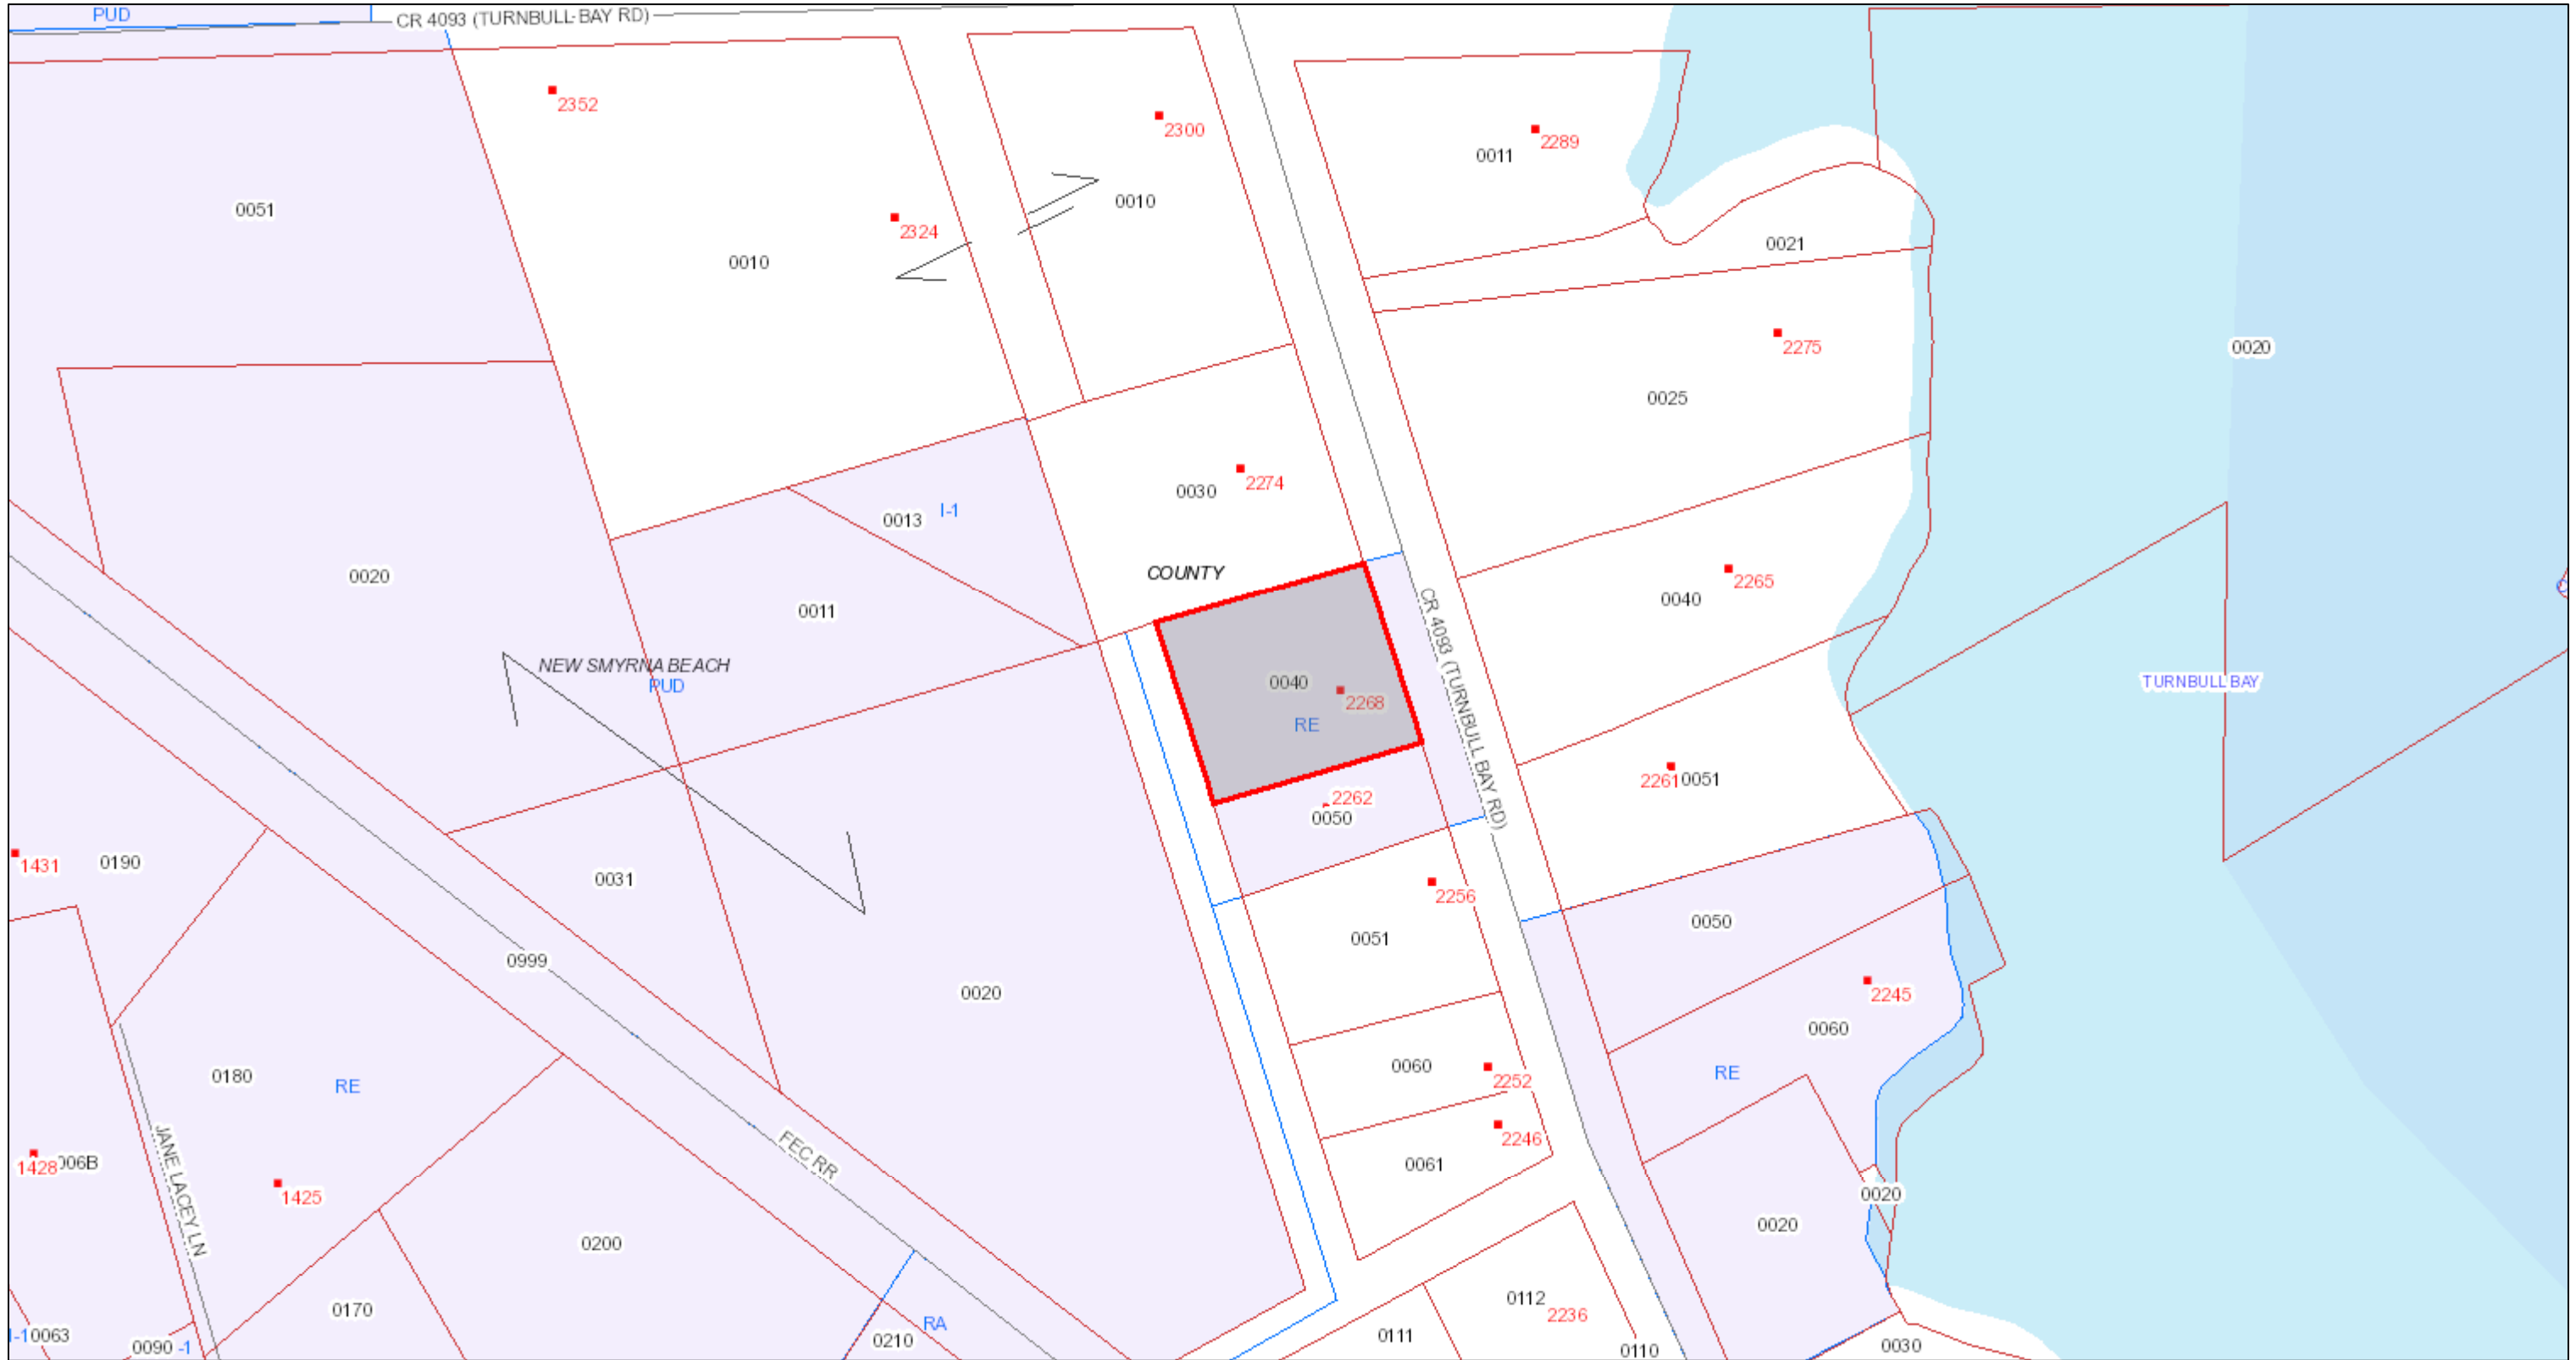

# 2268 TURNBULL BAY RD, NEW SMYRNA BEACH, 32168

January 14, 2019

1:1,767